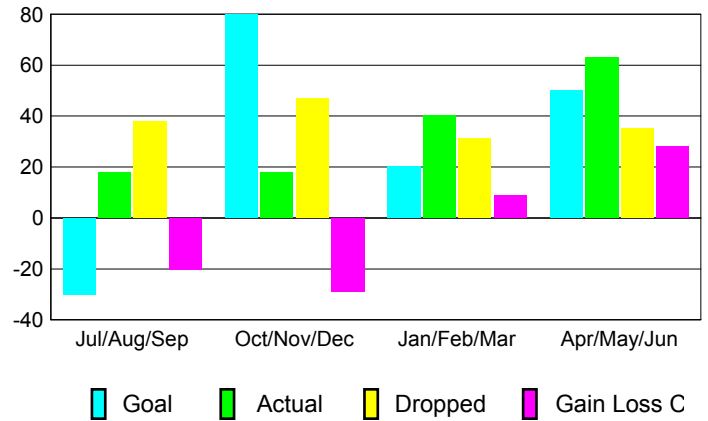

GMT: **JERRY SMITH**

Location: **OHIO**

GMT CA: **1**

CLUBS

Month	New Club Goal	Actual New Clubs	Actual Dropped Clubs	Gain/Loss of Clubs
2012-2013				
Jul/Aug/Sep	0	0	1	-1
Oct/Nov/Dec	4	0	0	0
Jan/Feb/Mar	0	0	0	0
Apr/May/June	2	1	0	1
Totals	6	1	1	0

Club Results 2012-2013

Goal, New, Dropped, Gain/Loss

MEMBERSHIP

Month	Net Memb Goal	Actual New Memb	Actual Dropped Memb	Gain/Loss of Memb
2012-2013				
Jul/Aug/Sep	-30	18	38	-20
Oct/Nov/Dec	80	18	47	-29
Jan/Feb/Mar	20	40	31	9
Apr/May/June	50	63	35	28
Totals	120	139	151	-12

Membership Results 2012-2013

Goal, New, Dropped, Gain/Loss

YTD Status Quo Clubs 2012-2013

Status Quo Clubs Compared to Status Quo Members

Gender Comparison 2012-2013

Club Gain/Loss 2012-2013

Membership Gain/Loss 2012-2013