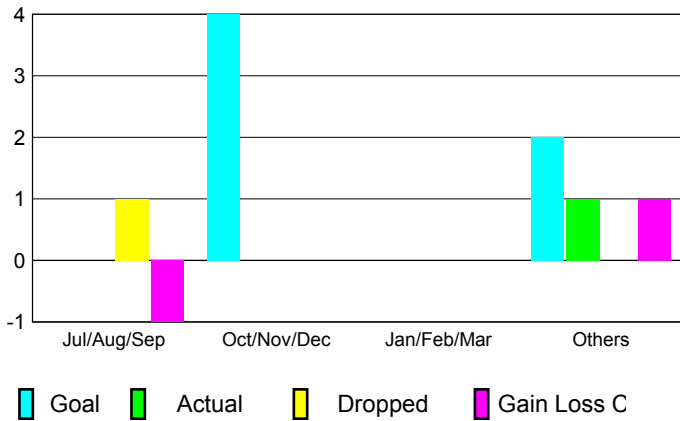

GMT: **JERRY SMITH**

Location: **OHIO**

GMT CA: **1**

CLUBS

Month	New Club Goal	Actual New Clubs	Actual Dropped Clubs	Gain/Loss of Clubs
2012-2013				
Jul/Aug/Sep	0	0	1	-1
Oct/Nov/Dec	4	0	0	0
Jan/Feb/Mar	0	0	0	0
Apr/May/June	2	1	0	1
Totals	6	1	1	0

Club Results 2012-2013

Goal, New, Dropped, Gain/Loss

MEMBERSHIP

Month	Net Memb Goal	Actual New Memb	Actual Dropped Memb	Gain/Loss of Memb
2012-2013				
Jul/Aug/Sep	-30	18	38	-20
Oct/Nov/Dec	80	18	47	-29
Jan/Feb/Mar	20	40	31	9
Apr/May/June	50	63	35	28
Totals	120	139	151	-12